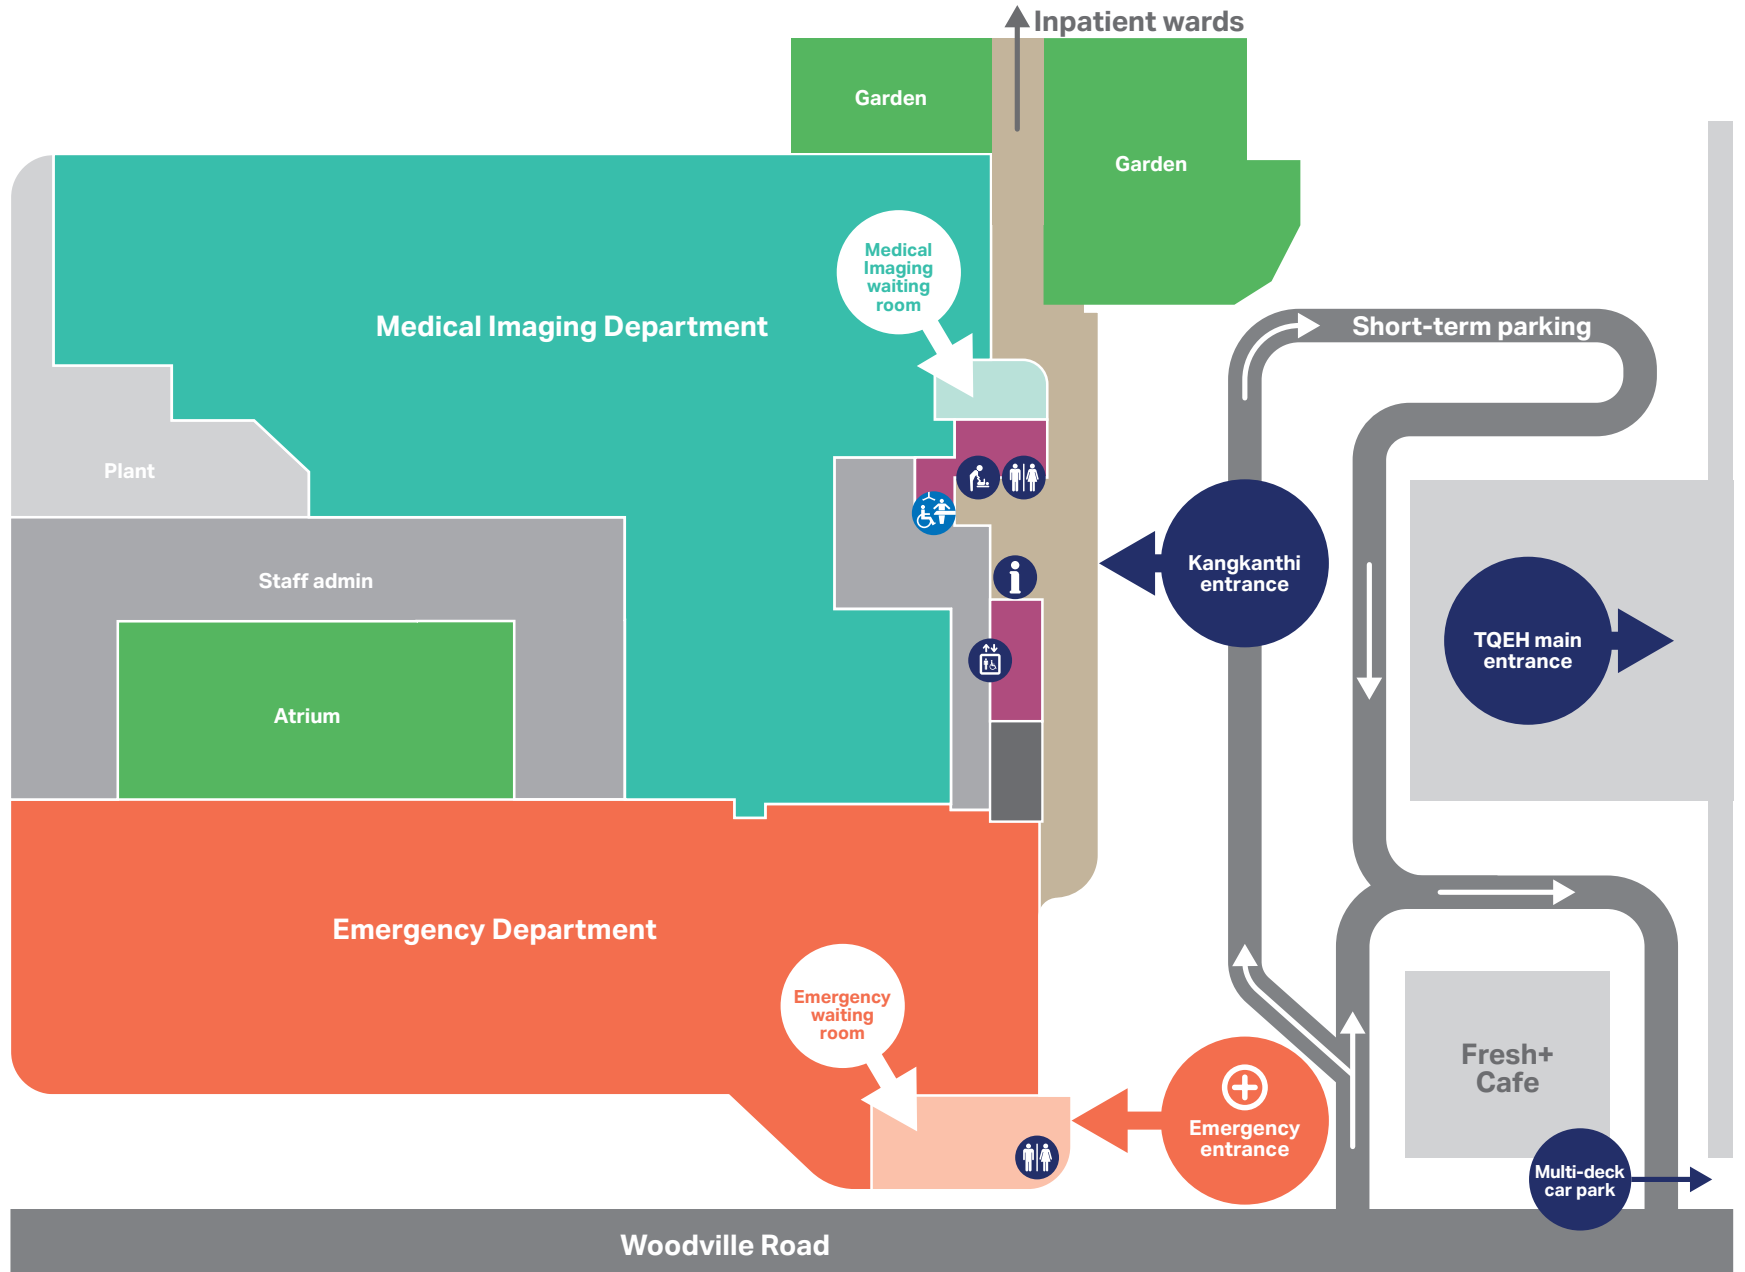

# Kangkanthi Building - LEVEL G

**Key**

-  **Changing Places**  
Transforming Lives
-  **Parenting room**
-  **Toilets**
-  **Public lifts**
-  **Information**

Government of South Australia

**Health**

Central Adelaide Local Health Network

# Kangkanthi Building - LEVEL 1

**Key**

-  Toilets
-  Accessible toilet
-  Public lifts
-  No public access

Government of South Australia

**Health**

Central Adelaide Local Health Network

## Key

-  Toilets
-  Accessible toilet
-  Public lifts
-  No public access

Government of South Australia

**Health**

Central Adelaide Local Health Network

## Tarnma Rehabilitation Unit

Key

 Public lifts

Government of South Australia

Health

Central Adelaide Local Health Network