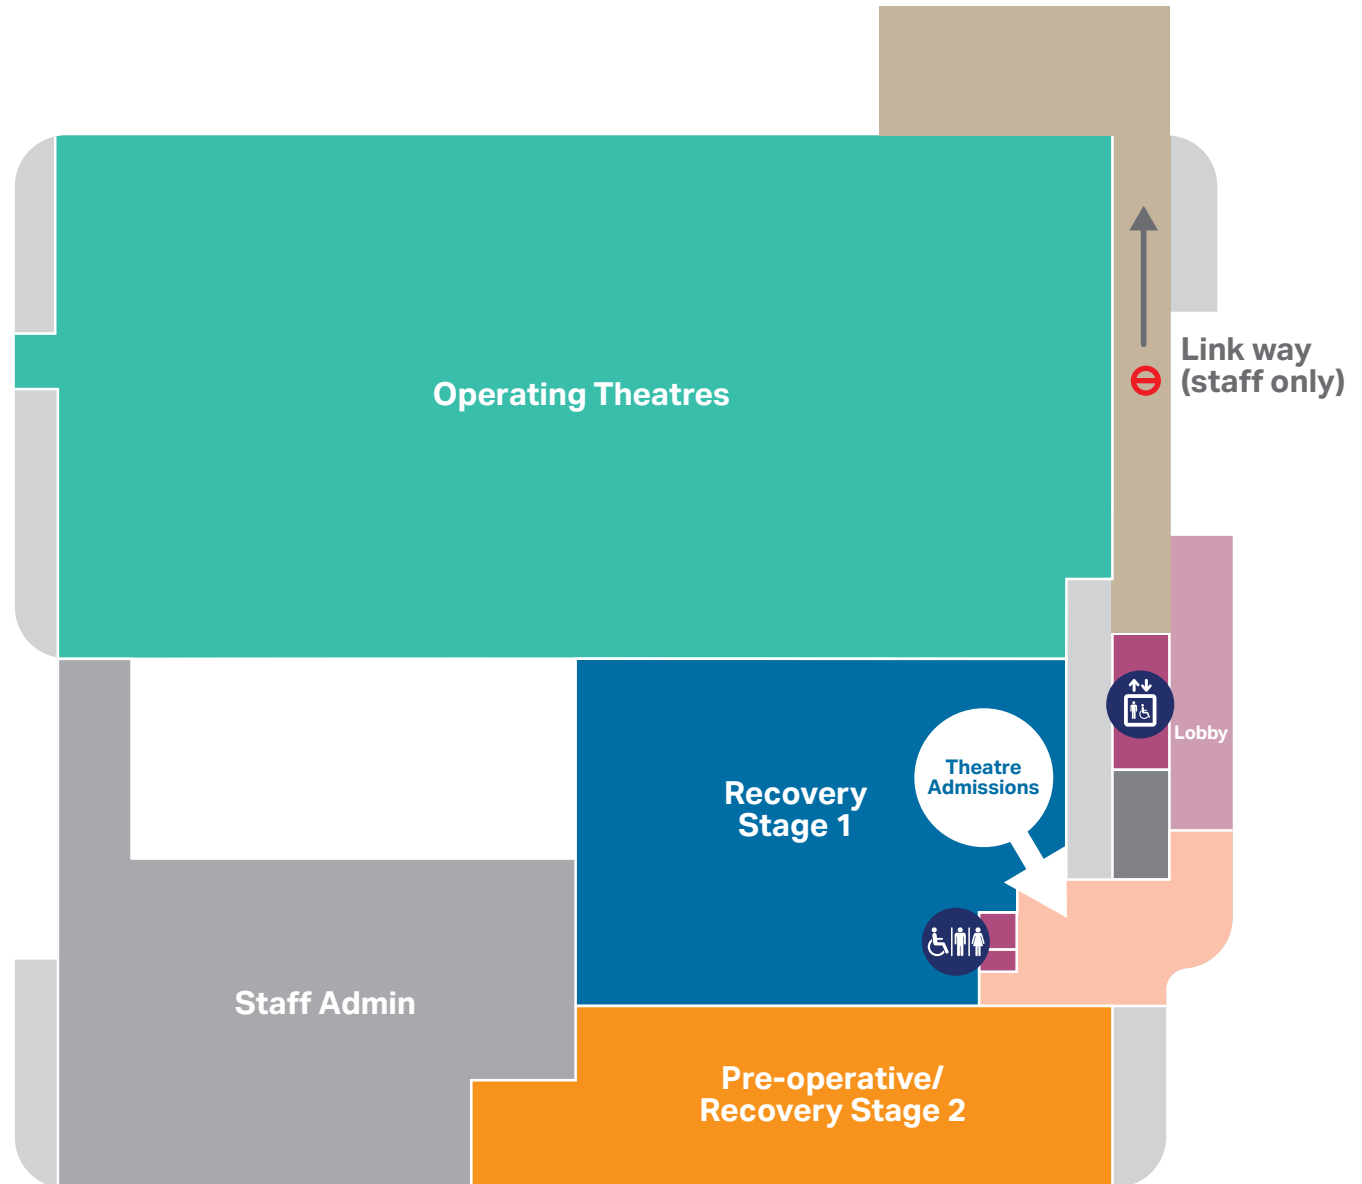

# Kangkanthi Building - LEVEL G

**Key**

-  **Changing Places**  
Transforming Lives
-  **Parenting room**
-  **Toilets**
-  **Public lifts**
-  **Information**

Government of South Australia

**Health**

Central Adelaide Local Health Network

# Kangkanthi Building - LEVEL 1

**Key**

-  Toilets
-  Accessible toilet
-  Public lifts
-  No public access

Government of South Australia

**Health**

Central Adelaide Local Health Network

## Key

-  Toilets
-  Accessible toilet
-  Public lifts
-  No public access

Government of South Australia

**Health**

Central Adelaide Local Health Network