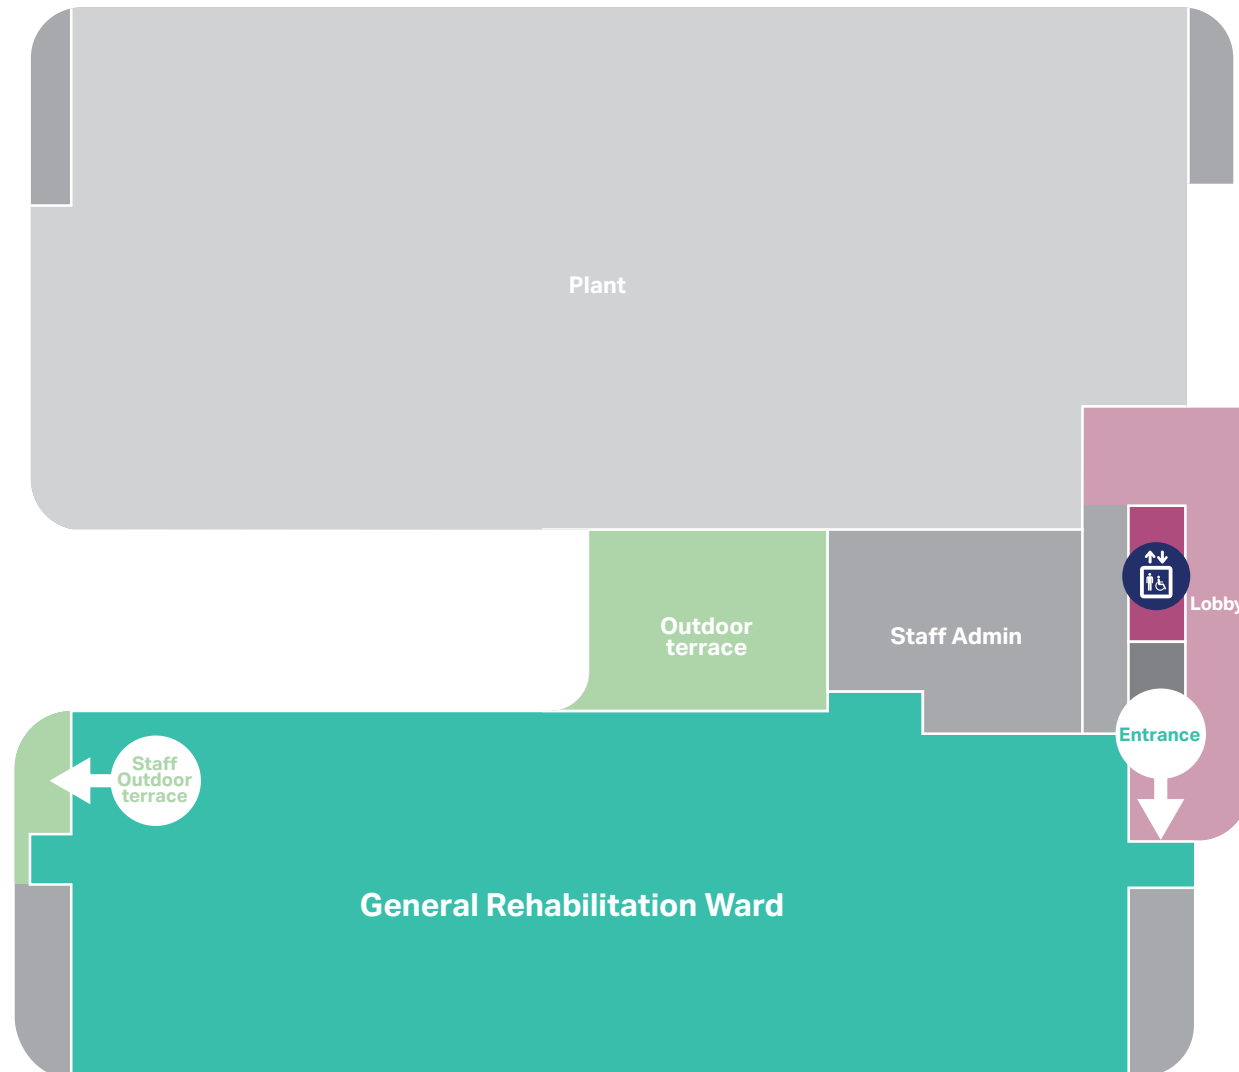

# Kangkanthi Building - LEVEL G

**Key**

-  **Changing Places**  
Transforming Lives
-  **Parenting room**
-  **Toilets**
-  **Public lifts**
-  **Information**

Government of South Australia

**Health**

Central Adelaide Local Health Network

## Key

-  Toilets
-  Accessible toilet
-  Public lifts
-  No public access

Government of South Australia

**Health**

Central Adelaide Local Health Network

# Kangkanthi Building - LEVEL 3

## Tarnma Rehabilitation Unit

Key

 Public lifts

Government of South Australia

Health

Central Adelaide Local Health Network