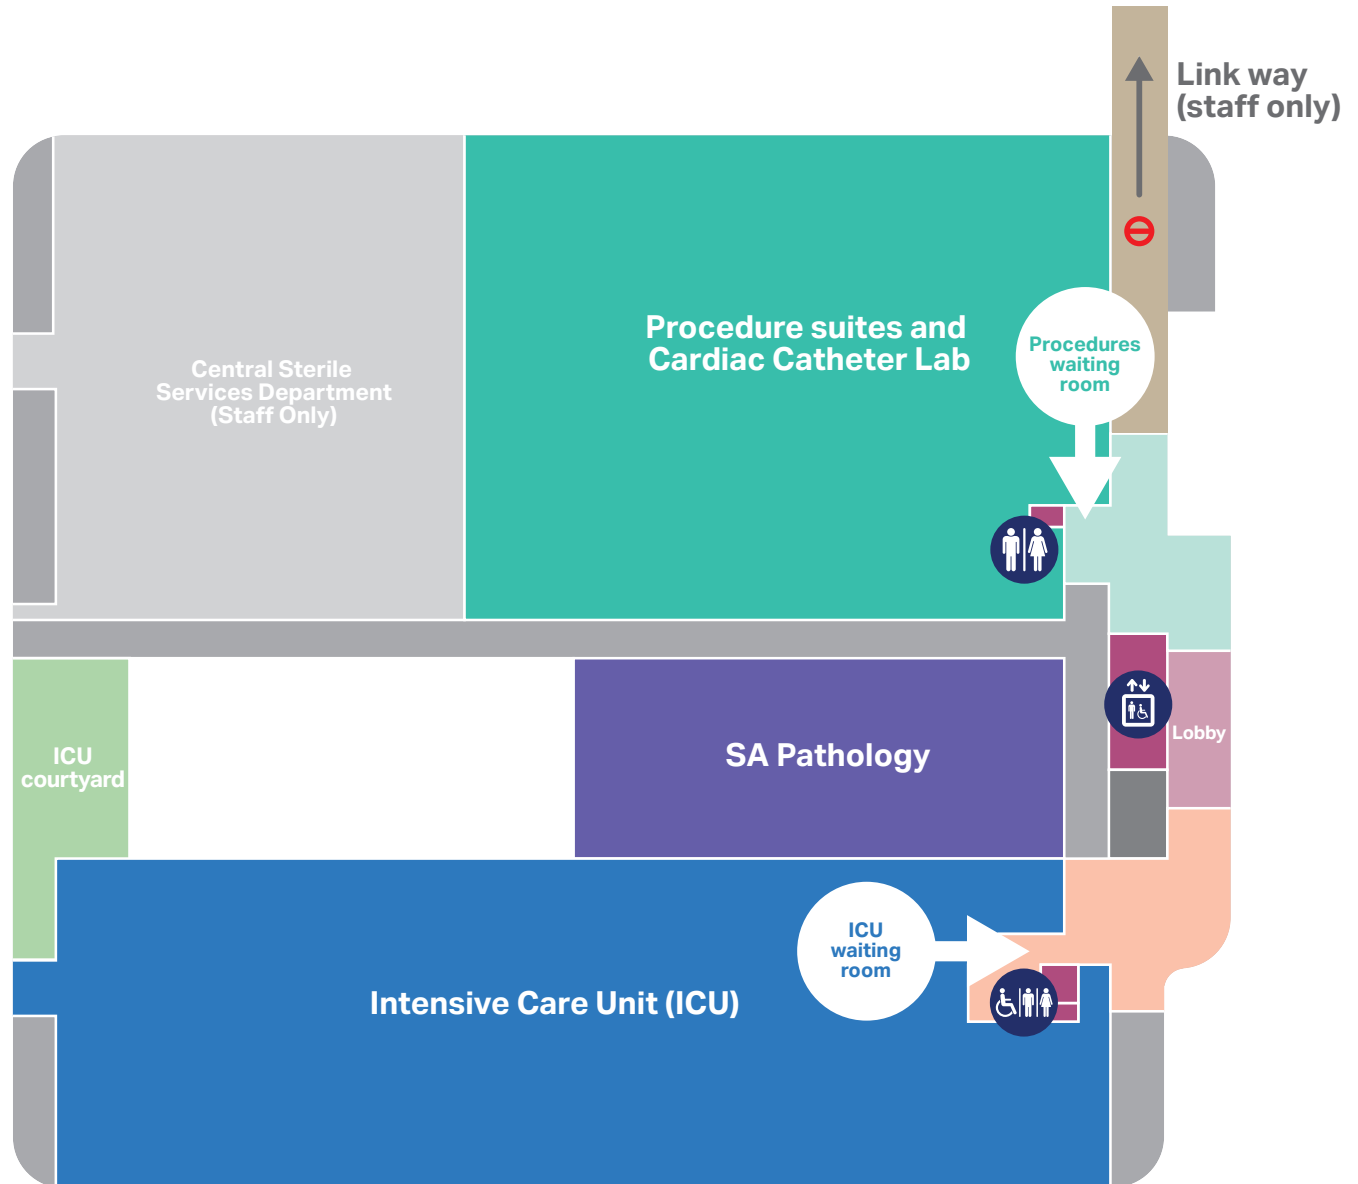

# Kangkanthi Building - LEVEL G

**Key**

-  **Changing Places**  
Transforming Lives
-  **Parenting room**
-  **Toilets**
-  **Public lifts**
-  **Information**

Government of South Australia

**Health**

Central Adelaide Local Health Network

# Kangkanthi Building - LEVEL 1

**Key**

-  Toilets
-  Accessible toilet
-  Public lifts
-  No public access

Government of South Australia

**Health**

Central Adelaide Local Health Network

## Tarnma Rehabilitation Unit

Key

 Public lifts

Government of South Australia

Health

Central Adelaide Local Health Network

# Kangkanthi Building - LEVEL 4