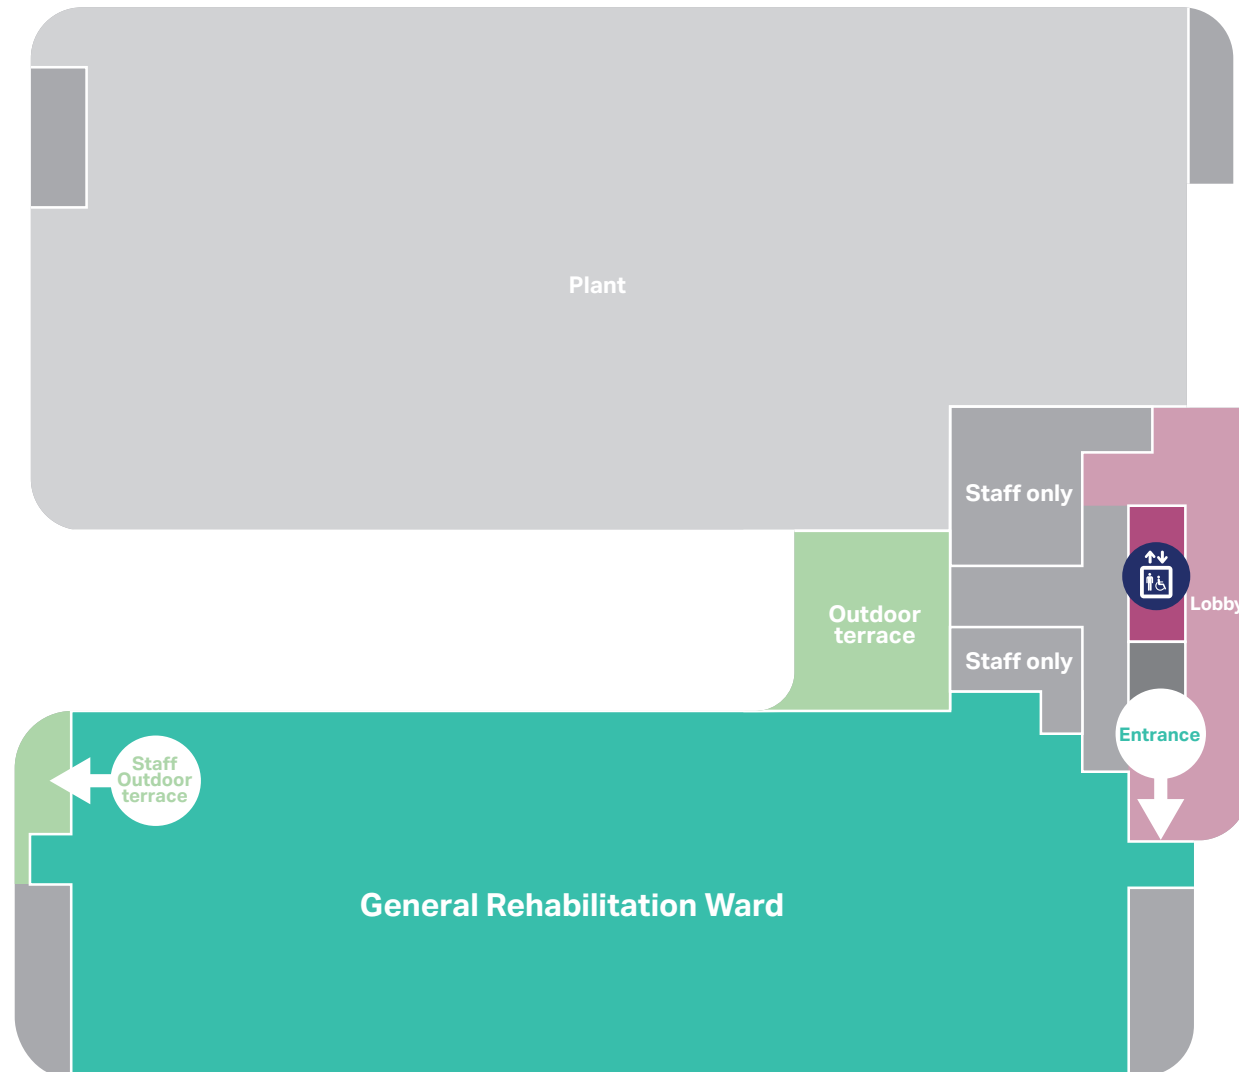

## Tarnma Rehabilitation Unit

Key

 Public lifts

Government of South Australia

Health

Central Adelaide Local Health Network

# Kangkanthi Building - LEVEL 4

## Karra Rehabilitation Unit

Key

 Public lifts

Government of South Australia

Health

Central Adelaide Local Health Network