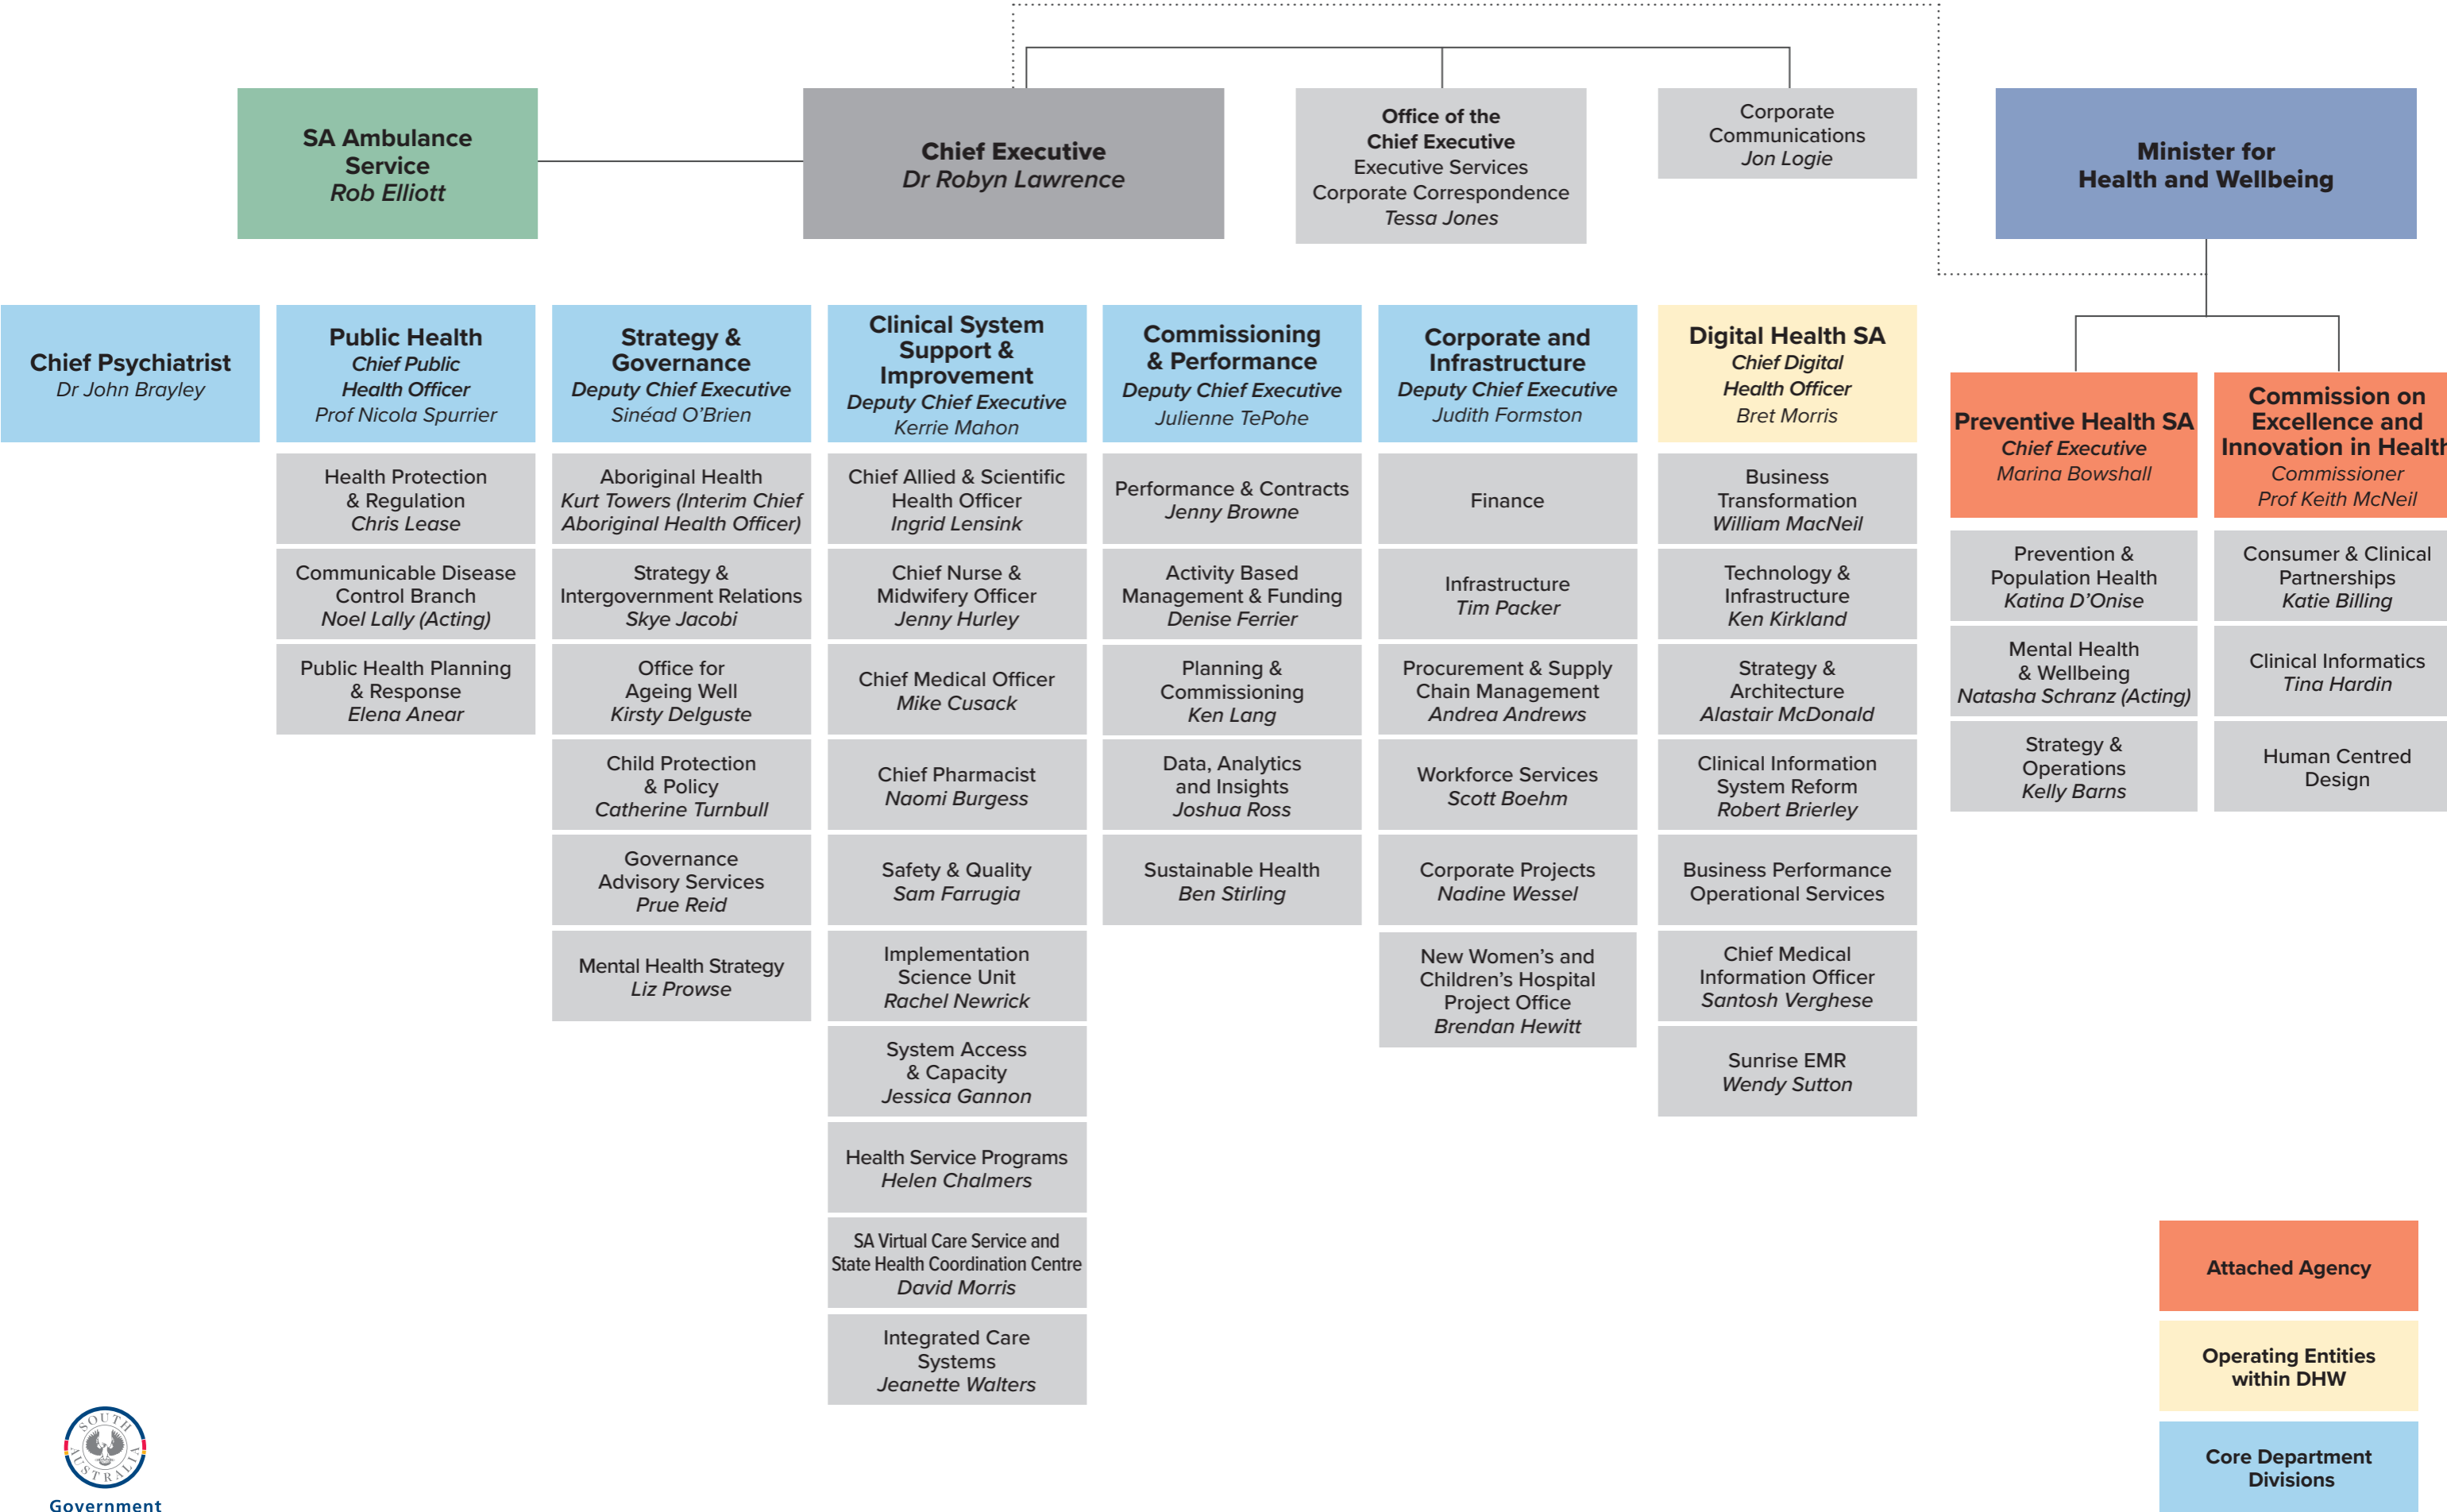

# Department for Health and Wellbeing Organisational Chart

- Attached Agency
- Operating Entities within DHW
- Core Department Divisions